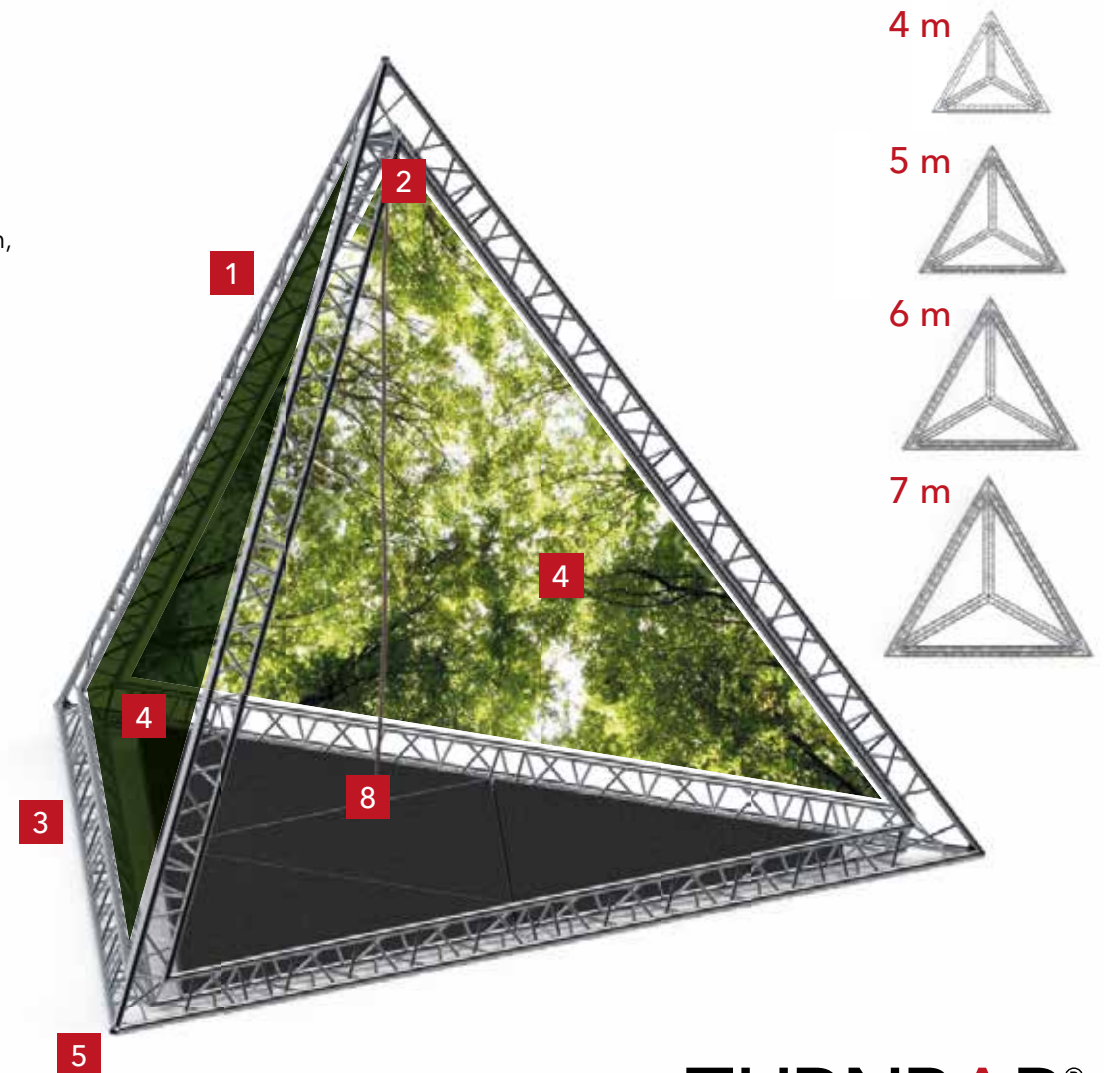

Whether with rope, vertical scarf, trapeze or ring - the mounting points open up „dizzying“ possibilities and are also suitable for playful use by children and young people.

INDOOR & OUTDOOR
ON THE GROUND & IN THE AIR
LIGHT WEIGHT, STABLE & SUSTAINABLE
EASY TRANSPORT AND ASSEMBLY

TOP VALUES

- 1 Construction made of aluminium traverses - light & stable.
- 2 Can be dismantled into handy segments by only 2 persons and can be set up without tools - easy to transport.
- 3 Attachment points for climbing rope, scarf, trapeze or ring.
- 4 Optional: printable side walls as advertising or projection screen, stage background and shade donator
- 5 Optional: corner light spots LED-RGB
- 6 Optional: pull-up and gymnastics bar, removable
- 7 Optional: climbing/retrieval net
- 8 Optional: suitable safty surface
- 8a 4-piece mat set, standard colour black, other colours are available on request
- 8b Dark Grey: basic mat set - 4-piece (8a)
Medium Grey: extension set 1 - 9 pieces for Use of the trusses from outside
Light Grey: extension set 2 - 9 pieces for using the sides from the outside

TURNBARairbar universal triangle wall - Article # 78831

White canvas, air-permeable mesh fabric, suitable for projections, eyes and rubber expanders for fastening.

TURNBARairbar transport set - Article # 78922