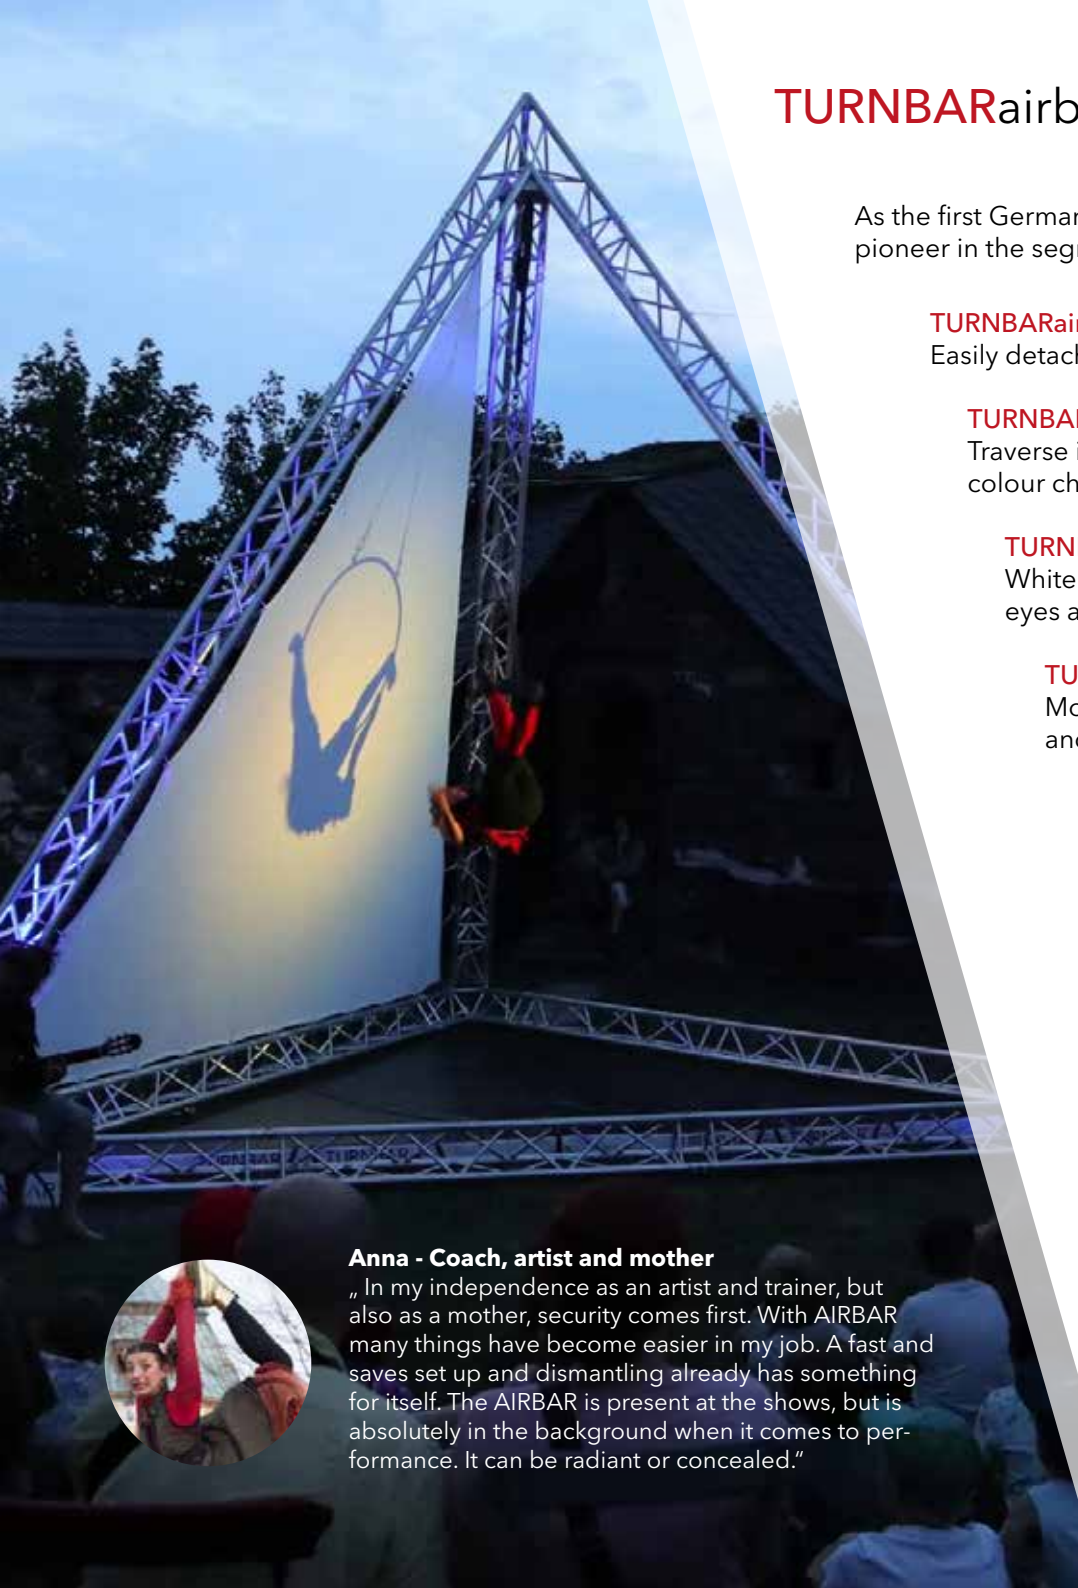

TURNBARairbar A versatile product with extras.

As the first German product of this kind, the TURNBAR brand is still an innovative pioneer in the segment of TÜV-certified outdoor fitness for public spaces.

TURNBARairbar - Article # 77500

Easily detachable air frame made of aluminium cross beams.

TURNBARairbar illumination - Article # 77380

Traverse inside illumination, set consisting of 3 LED spots with colour changer and remote control.

TURNBARairbar universal triangle wall - Article # 78831

White canvas, air-permeable mesh fabric, suitable for projections, eyes and rubber expanders for fastening.

TURNBARairbar transport set - Article # 78922

Mobile wooden construction including belts for easy stacking/storage and transport of the elements.

TURNBARairbar pulley block - Article # 79147

Mini pulley block for quick change of requisites or the uncomplicated height adjustment.

TURNBARairbar set of safety mats - Article # 78494

4-piece set of mats, demountable, black (Velcro fastening)

Anna - Coach, artist and mother

„ In my independence as an artist and trainer, but also as a mother, security comes first. With AIRBAR many things have become easier in my job. A fast and saves set up and dismantling already has something for itself. The AIRBAR is present at the shows, but is absolutely in the background when it comes to performance. It can be radiant or concealed.“

CONTACT SERVICE & SALES

We look forward to your call or mail and to helping you.

Susanne Mossal-Wagner
mossal-wagner@turnbar.net
+49 151 50307346

Jotto von Gierke
j.vongierke@turnbar.net
+49 175 5271472

TURNBAR®
by Eiden&Wagner

www.turnbar.net/airbar