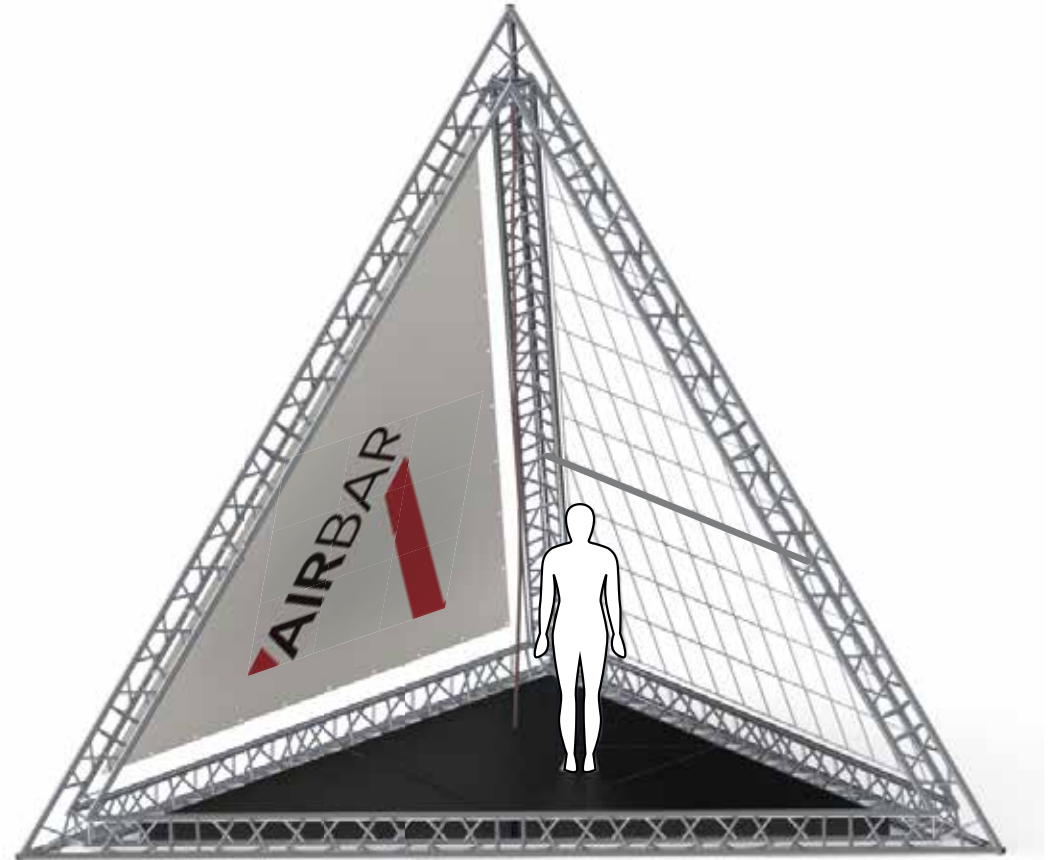

TURNBAR[®]

airbar

TURNBARairbar Unique versatile solution for sports and games.

Freedom for admAIRable performances. Designed for trainings, events, shows and workshops the traverse system can be stored in a handy disassembled form to save space and can be easily transported.

Whether with rope, vertical scarf, trapeze or ring - the mounting points open up „dizzying“ possibilities and are also suitable for playful use by children and young people.

INDOOR & OUTDOOR
ON THE GROUND & IN THE AIR
LIGHT WEIGHT, STABLE & SUSTAINABLE
EASY TRANSPORT AND ASSEMBLY

TURNBARairbar Acrobatics, Fitness, Aerial Yoga, Artistics, Aerial Dance, Workout, Pole Dance, ...

Optional accessories are available in different versions. For example, the nets are available in many colours and can be used for climbing or as a safety net. Depending on space and requirements, the AIRBAR can be set up in four sizes.

TURNBARairbar universal triangle wall - Article # 78831

White canvas, air-permeable mesh fabric, suitable for projections, eyes and rubber expanders for fastening.

TURNBARairbar transport set - Article # 78922