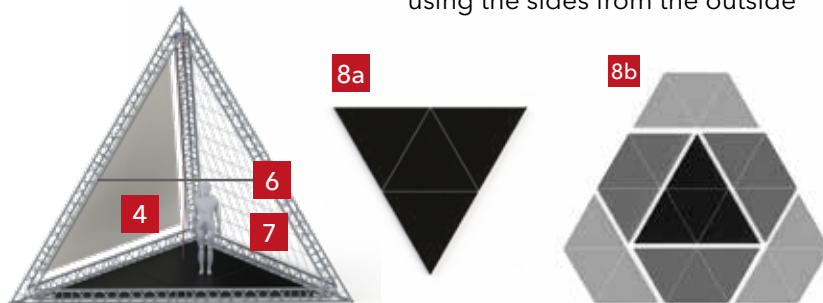

TURNBARairbar Acrobatics, Fitness, Aerial Yoga, Artistics, Aerial Dance, Workout, Pole Dance, ...

Optional accessories are available in different versions. For example, the nets are available in many colours and can be used for climbing or as a safety net. Depending on space and requirements, the AIRBAR can be set up in four sizes.

TOP VALUES

1. 1 Construction made of aluminium traverses - light & stable.
2. 2 Can be dismantled into handy segments by only 2 persons and can be set up without tools - easy to transport.
3. 3 Attachment points for climbing rope, scarf, trapeze or ring.
4. 4 Optional: printable side walls as advertising or projection screen, stage background and shade donator
5. 5 Optional: corner light spots LED-RGB
6. 6 Optional: pull-up and gymnastics bar, removable
7. 7 Optional: climbing/retrieval net
8. 8 Optional: suitable safty surface
9. 8a 4-piece mat set, standard colour black, other colours are available on request
10. 8b Dark Grey: basic mat set - 4-piece (8a)
    Medium Grey: extension set 1 - 9 pieces for Use of the trusses from outside
    Light Grey: extension set 2 - 9 pieces for using the sides from the outside

TURNBAR®
by Eiden & Wagner